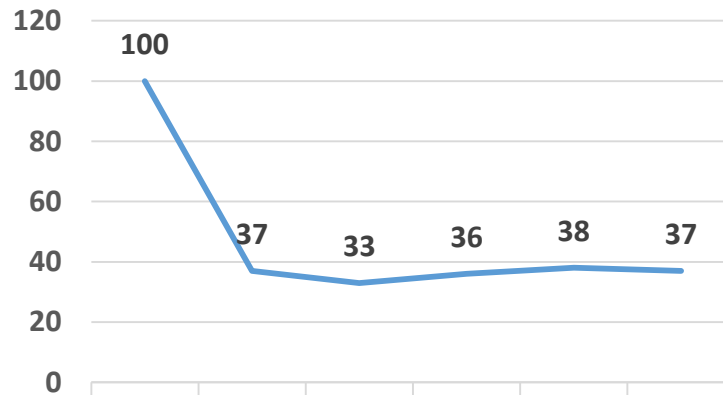

Total New Cases

	2010	2011	2012	2013	2014	2015
Total New Cases	459	417	336	480	528	553

Total New DFCS Referrals

	2010	2011	2012	2013	2014	2015
Total New DFCS Referrals	666	682	586	588	510	819

Total Arrests

	2010	2011	2012	2013	2014	2015
Total Arrests	100	37	33	36	38	37

Crimes Against Children

YTD October 2010 THRU October 2015

Physical Abuse

	2010	2011	2012	2013	2014	2015
Physical Abuse	170	135	92	155	144	131

Sexual Abuse

	2010	2011	2012	2013	2014	2015
Sexual Abuse	127	122	126	140	126	90

Sexual Exploitation

	2010	2011	2012	2013	2014	2015
Sexual Exploitation	36	45	9	10	30	49

Child Fatality

	2010	2011	2012	2013	2014	2015
Child Fatality	6	4	4	3	4	4