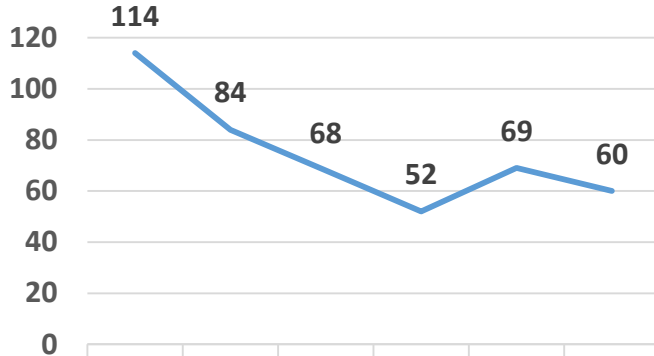

Founded/No Arrests

	2010	2011	2012	2013	2014	2015
Founded/No Arrests	8	10	9	1	5	6

Arrests

	2010	2011	2012	2013	2014	2015
Arrests	36	22	28	9	22	18

Child Advocacy Center

YTD October 2010 THRU October 2015

Child Sexual Abuse

— Child Sexual Abuse

Year	2010	2011	2012	2013	2014	2015
Child Sexual Abuse	114	84	68	52	69	60

Child Physical Abuse

— Child Physical Abuse

Year	2010	2011	2012	2013	2014	2015
Child Physical Abuse	16	19	11	8	18	31