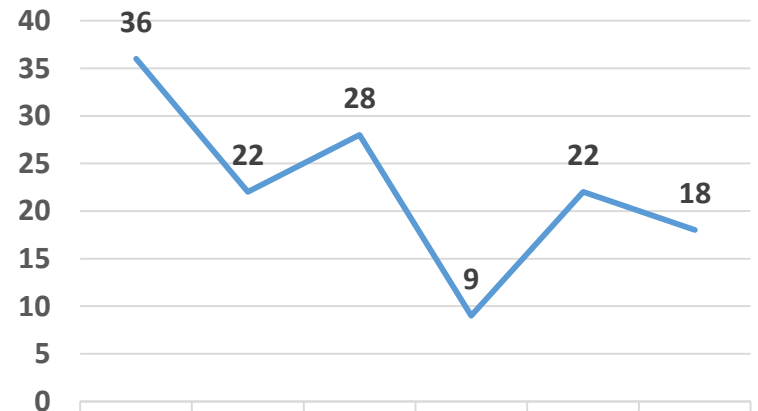

Sexual Abuse

	2010	2011	2012	2013	2014	2015
Sexual Abuse	127	122	126	140	126	90

Sexual Exploitation

	2010	2011	2012	2013	2014	2015
Sexual Exploitation	36	45	9	10	30	49

Child Fatality

	2010	2011	2012	2013	2014	2015
Child Fatality	6	4	4	3	4	4

Crimes Against Children

YTD October 2010 THRU October 2015

Total # Monitored Sex Offenders

	2010	2011	2012	2013	2014	2015
— Total # Monitored Sex Offenders	173	186	237	247	238	224

Child Advocacy Center

YTD October 2010 THRU October 2015

Founded/No Arrests

	2010	2011	2012	2013	2014	2015
Founded/No Arrests	8	10	9	1	5	6

Arrests

	2010	2011	2012	2013	2014	2015
Arrests	36	22	28	9	22	18

Child Advocacy Center

YTD October 2010 THRU October 2015

Child Sexual Abuse

— Child Sexual Abuse

Year	2010	2011	2012	2013	2014	2015
Child Sexual Abuse	114	84	68	52	69	60

Child Physical Abuse

— Child Physical Abuse

Year	2010	2011	2012	2013	2014	2015
Child Physical Abuse	16	19	11	8	18	31