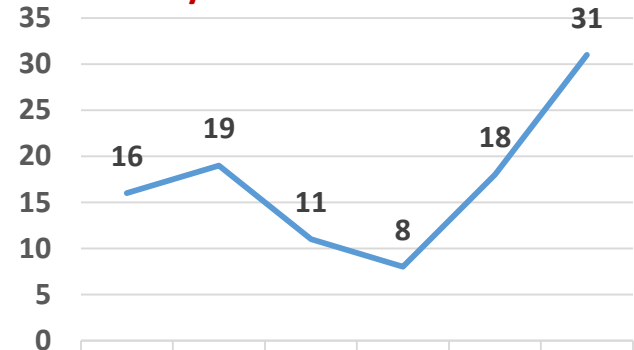

Sexual Abuse

	2010	2011	2012	2013	2014	2015
Sexual Abuse	127	122	126	140	126	90

Sexual Exploitation

	2010	2011	2012	2013	2014	2015
Sexual Exploitation	36	45	9	10	30	49

Child Fatality

	2010	2011	2012	2013	2014	2015
Child Fatality	6	4	4	3	4	4

Founded/No Arrests

	2010	2011	2012	2013	2014	2015
Founded/No Arrests	8	10	9	1	5	6

Arrests

	2010	2011	2012	2013	2014	2015
Arrests	36	22	28	9	22	18

Child Advocacy Center

YTD October 2010 THRU October 2015

Child Sexual Abuse

— Child Sexual Abuse

Year	2010	2011	2012	2013	2014	2015
Child Sexual Abuse	114	84	68	52	69	60

Child Physical Abuse

— Child Physical Abuse

Year	2010	2011	2012	2013	2014	2015
Child Physical Abuse	16	19	11	8	18	31