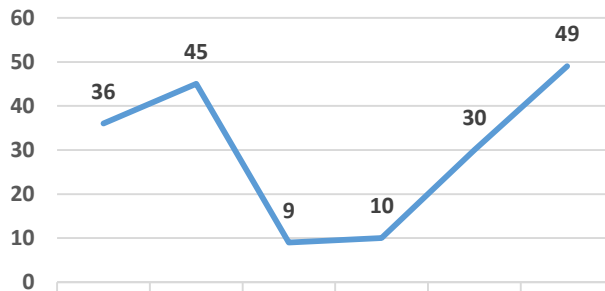

	2010	2011	2012	2013	2014	2015
Total Arrests	100	37	33	36	38	37

Crimes Against Children

YTD October 2010 THRU October 2015

Physical Abuse

	2010	2011	2012	2013	2014	2015
Physical Abuse	170	135	92	155	144	131

Sexual Abuse

	2010	2011	2012	2013	2014	2015
Sexual Abuse	127	122	126	140	126	90

Sexual Exploitation

	2010	2011	2012	2013	2014	2015
Sexual Exploitation	36	45	9	10	30	49

Child Fatality

	2010	2011	2012	2013	2014	2015
Child Fatality	6	4	4	3	4	4