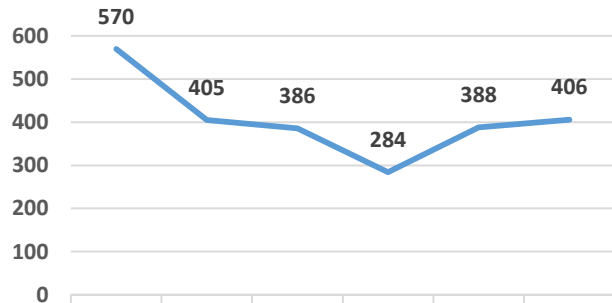

Child Advocacy Center

YTD October 2010 THRU October 2015

Total # of Children Served

	2010	2011	2012	2013	2014	2015
Total # of Children Served	570	405	386	284	388	406