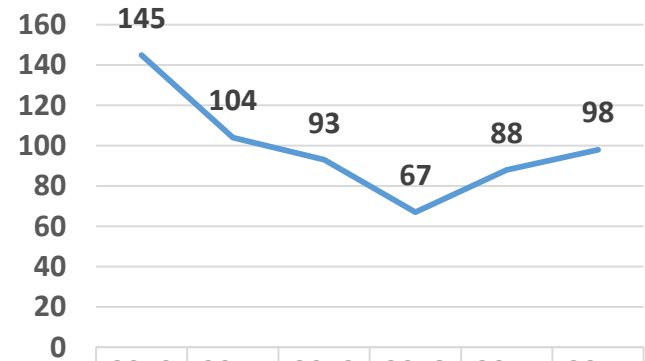

Total Forensic Interviews

	2010	2011	2012	2013	2014	2015
Total Forensic Interviews	145	104	93	67	88	98