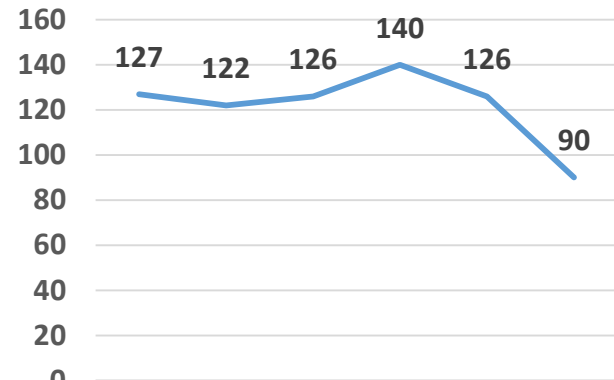

Total New Cases

	2010	2011	2012	2013	2014	2015
Total New Cases	459	417	336	480	528	553

Total New DFCS Referrals

	2010	2011	2012	2013	2014	2015
Total New DFCS Referrals	666	682	586	588	510	819

Total Arrests

	2010	2011	2012	2013	2014	2015
Total Arrests	100	37	33	36	38	37

Crimes Against Children

YTD October 2010 THRU October 2015

Physical Abuse

	2010	2011	2012	2013	2014	2015
Physical Abuse	170	135	92	155	144	131

Sexual Abuse

	2010	2011	2012	2013	2014	2015
Sexual Abuse	127	122	126	140	126	90

Sexual Exploitation

	2010	2011	2012	2013	2014	2015
Sexual Exploitation	36	45	9	10	30	49

Child Fatality

	2010	2011	2012	2013	2014	2015
Child Fatality	6	4	4	3	4	4

Crimes Against Children

YTD October 2010 THRU October 2015

Total # Monitored Sex Offenders

	2010	2011	2012	2013	2014	2015
— Total # Monitored Sex Offenders	173	186	237	247	238	224

Child Advocacy Center

YTD October 2010 THRU October 2015