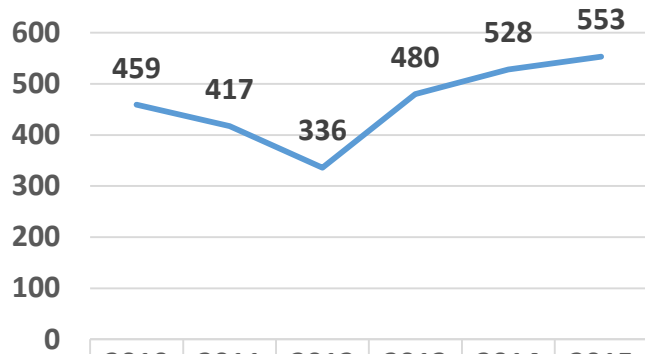

Total New Cases

	2010	2011	2012	2013	2014	2015
Total New Cases	459	417	336	480	528	553

Total New DFCS Referrals

	2010	2011	2012	2013	2014	2015
Total New DFCS Referrals	666	682	586	588	510	819

Total Arrests

	2010	2011	2012	2013	2014	2015
Total Arrests	100	37	33	36	38	37

Crimes Against Children

YTD October 2010 THRU October 2015

Physical Abuse

	2010	2011	2012	2013	2014	2015
Physical Abuse	170	135	92	155	144	131

Sexual Abuse

	2010	2011	2012	2013	2014	2015
Sexual Abuse	127	122	126	140	126	90

Sexual Exploitation

	2010	2011	2012	2013	2014	2015
Sexual Exploitation	36	45	9	10	30	49

Child Fatality

	2010	2011	2012	2013	2014	2015
Child Fatality	6	4	4	3	4	4

Crimes Against Children

YTD October 2010 THRU October 2015

Total # Monitored Sex Offenders

	2010	2011	2012	2013	2014	2015
— Total # Monitored Sex Offenders	173	186	237	247	238	224

Child Advocacy Center

YTD October 2010 THRU October 2015