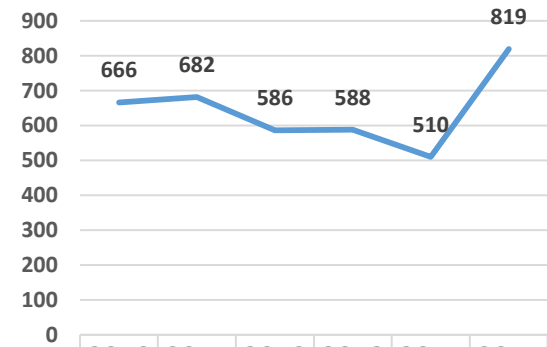

Total New Cases

	2010	2011	2012	2013	2014	2015
Total New Cases	459	417	336	480	528	553

Total New DFCS Referrals

	2010	2011	2012	2013	2014	2015
Total New DFCS Referrals	666	682	586	588	510	819

Total Arrests

	2010	2011	2012	2013	2014	2015
Total Arrests	100	37	33	36	38	37

Crimes Against Children

YTD October 2010 THRU October 2015

Physical Abuse

	2010	2011	2012	2013	2014	2015
Physical Abuse	170	135	92	155	144	131

Sexual Abuse

	2010	2011	2012	2013	2014	2015
Sexual Abuse	127	122	126	140	126	90

Sexual Exploitation

	2010	2011	2012	2013	2014	2015
Sexual Exploitation	36	45	9	10	30	49

Child Fatality

	2010	2011	2012	2013	2014	2015
Child Fatality	6	4	4	3	4	4

Crimes Against Children

YTD October 2010 THRU October 2015

Total # Monitored Sex Offenders

	2010	2011	2012	2013	2014	2015
— Total # Monitored Sex Offenders	173	186	237	247	238	224

Child Advocacy Center

YTD October 2010 THRU October 2015