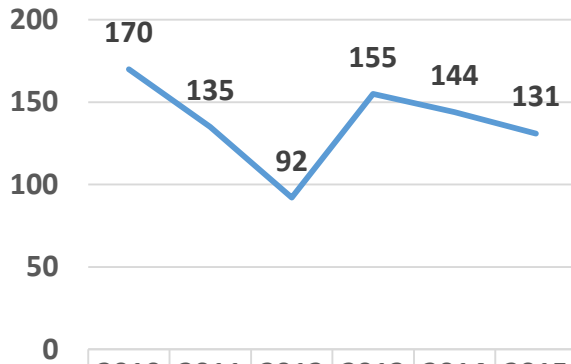

Total New Cases

	2010	2011	2012	2013	2014	2015
Total New Cases	459	417	336	480	528	553

Total New DFCS Referrals

	2010	2011	2012	2013	2014	2015
Total New DFCS Referrals	666	682	586	588	510	819

Total Arrests

	2010	2011	2012	2013	2014	2015
Total Arrests	100	37	33	36	38	37

Crimes Against Children

YTD October 2010 THRU October 2015

Physical Abuse

	2010	2011	2012	2013	2014	2015
Physical Abuse	170	135	92	155	144	131

Sexual Abuse

	2010	2011	2012	2013	2014	2015
Sexual Abuse	127	122	126	140	126	90

Sexual Exploitation

	2010	2011	2012	2013	2014	2015
Sexual Exploitation	36	45	9	10	30	49

Child Fatality

	2010	2011	2012	2013	2014	2015
Child Fatality	6	4	4	3	4	4

Crimes Against Children

YTD October 2010 THRU October 2015

Total # Monitored Sex Offenders

	2010	2011	2012	2013	2014	2015
— Total # Monitored Sex Offenders	173	186	237	247	238	224

Child Advocacy Center

YTD October 2010 THRU October 2015