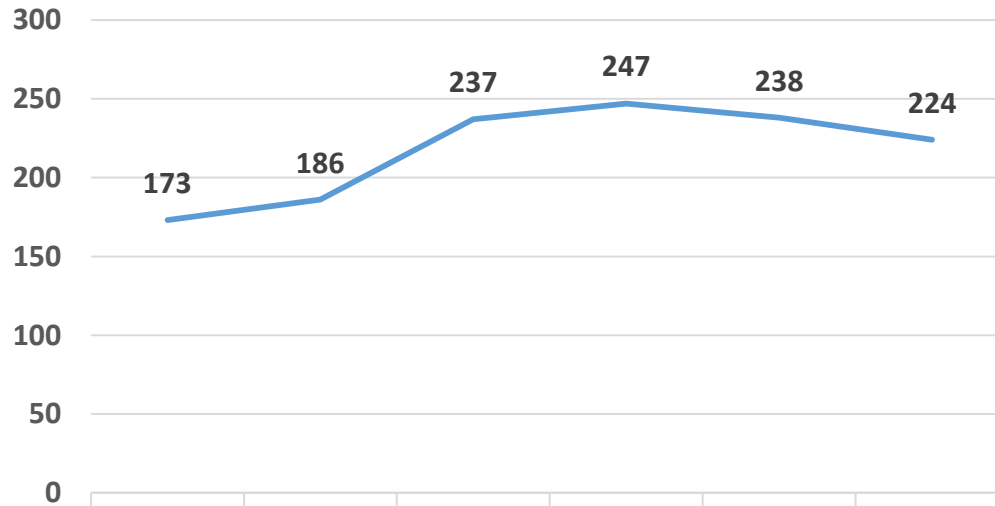

Total New Cases

	2010	2011	2012	2013	2014	2015
Total New Cases	459	417	336	480	528	553

Total New DFCS Referrals

	2010	2011	2012	2013	2014	2015
Total New DFCS Referrals	666	682	586	588	510	819

Total Arrests

	2010	2011	2012	2013	2014	2015
Total Arrests	100	37	33	36	38	37

Crimes Against Children

YTD October 2010 THRU October 2015

Physical Abuse

	2010	2011	2012	2013	2014	2015
Physical Abuse	170	135	92	155	144	131

Sexual Abuse

	2010	2011	2012	2013	2014	2015
Sexual Abuse	127	122	126	140	126	90

Sexual Exploitation

	2010	2011	2012	2013	2014	2015
Sexual Exploitation	36	45	9	10	30	49

Child Fatality

	2010	2011	2012	2013	2014	2015
Child Fatality	6	4	4	3	4	4

Crimes Against Children

YTD October 2010 THRU October 2015

Total # Monitored Sex Offenders

	2010	2011	2012	2013	2014	2015
— Total # Monitored Sex Offenders	173	186	237	247	238	224

Child Advocacy Center

YTD October 2010 THRU October 2015