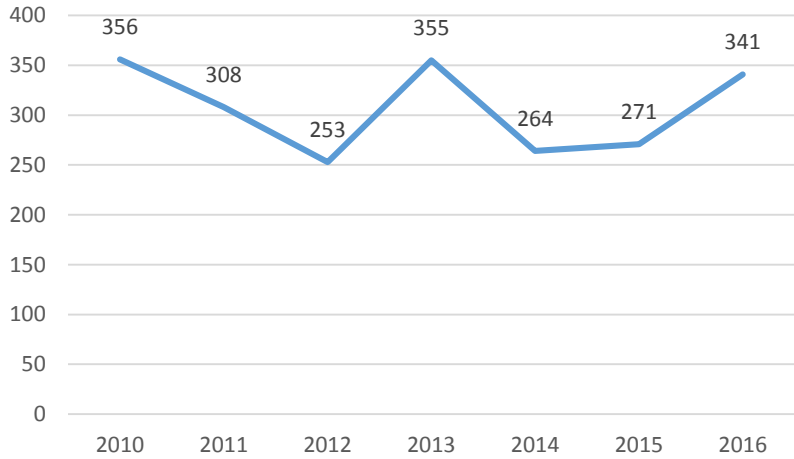

Paulding County Sheriff's Office
Child Abuse 911 calls