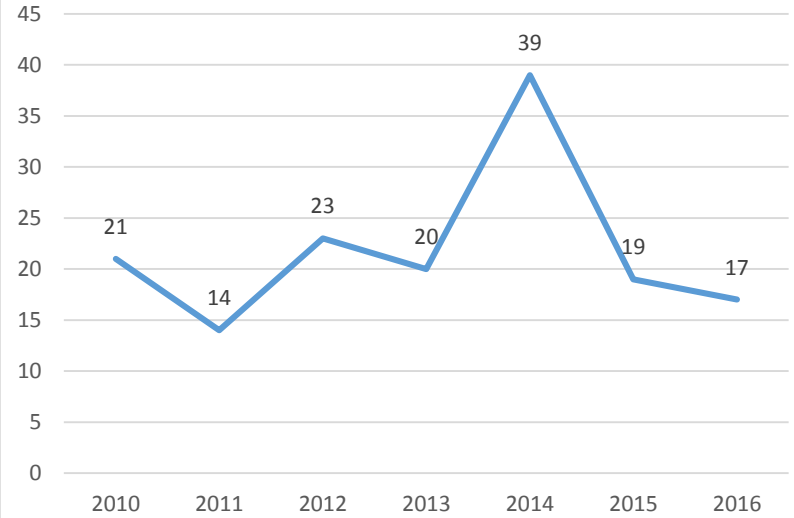

Dallas Police Arrests - Cruelty to Children