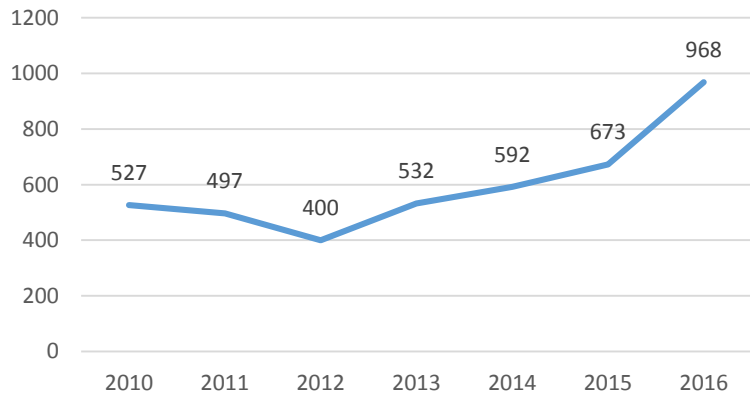

Welcome

April 13, 2017

www.Paulding.gafcp.org

APRIL

National Child Abuse
Prevention Month

every **child** matters

Child Abuse in Paulding County

Crimes Against Children
Total New Cases per Year

Kid's Count - Substantiated Incident of
Child Neglect

Kid's Count - Substantiated Incident of
Child Abuse

Population

City of Dallas	2010	2015
Total	11,564	12,870
Children 18 & under	3,296	no data

City of Hiram	2010	2015
Total	13,939	14,826
Children 18 & under	4,140	no data

Paulding County	2010	2015
Total	142,324	152,238
Children 18 & under	43,124	41,713

Population only increased about 7% from 2010 to 2015 - Children in DFCS care increased almost 100% - how do we reach se Paulding families to change the