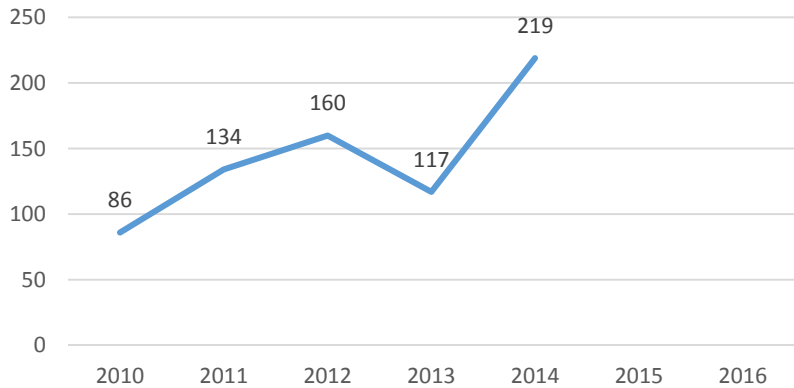

Kid's Count - Substantiated Incident of
Child Neglect