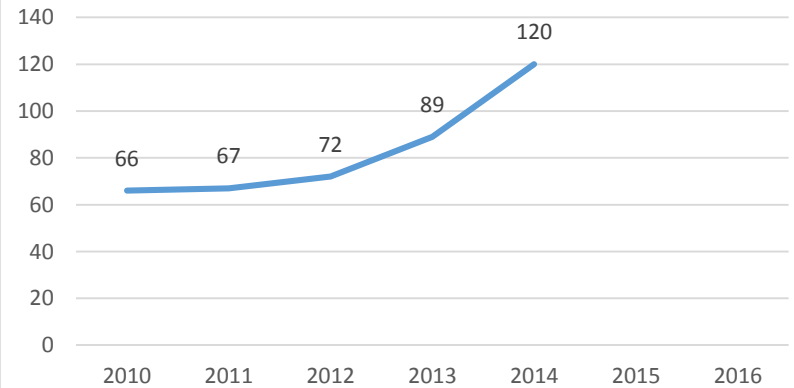

Kid's Count - Substantiated Incident of
Child Abuse