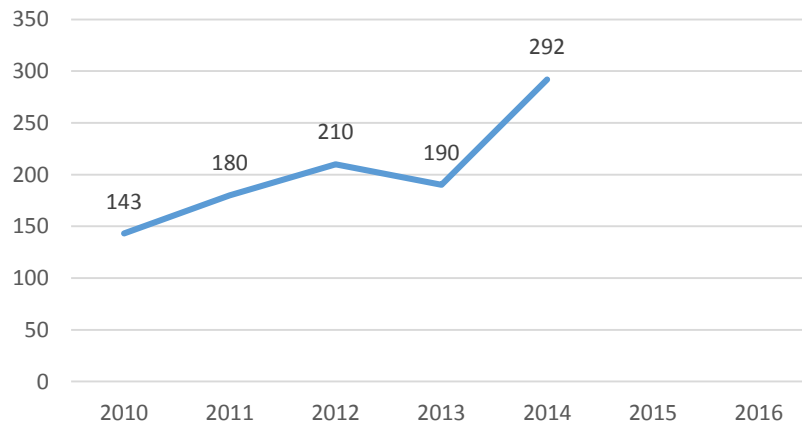

Paulding County
Kid's Count - Substantiated Incidents of
Child Abuse/Neglect