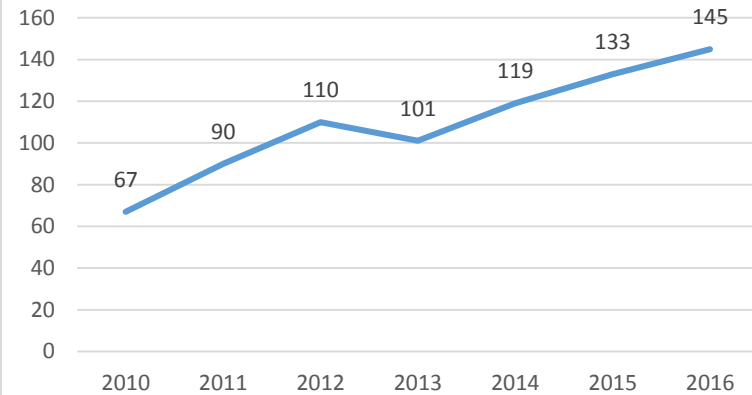

PC DFCS
Average # Children in Custody per Year